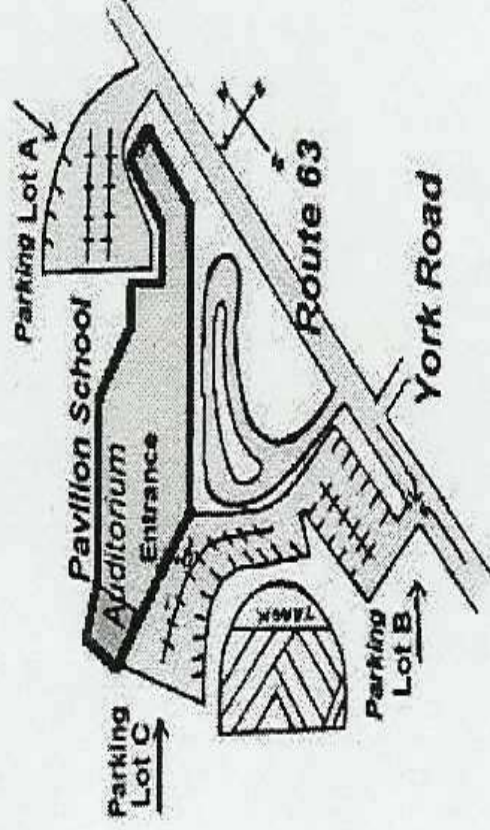

Pavilion Central Middle/High School
7014 Big Tree Road (Route 63)
Pavilion, NY 14525

1/4 Mile south of the intersection of Route 63 and Route 14

PARKING INSTRUCTIONS

Enter Campus from the southern driveway.

Cars can park in parking lots B and C.

Handicap parking is available across from the entrance.

Please use parking lots B and C.

Do not park in A unless the other lots are full.